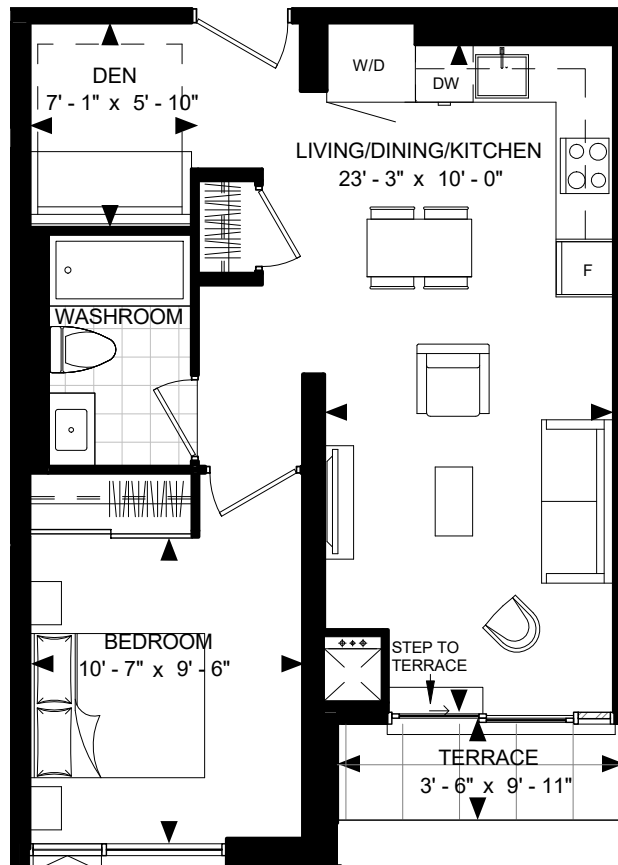

SUITE 1D1-F2

BIJOU

FLOOR 2

SUITE 1D1-F2
SUITE AREA: 575 SF

Disclaimer : Materials, specifications & floor plans are subject to change without notice. All renderings are artist's conceptions. All floor plans have approximate dimensions. Actual usable floor space may vary from the stated floor area. E.&O.E.

NOT TO SCALE