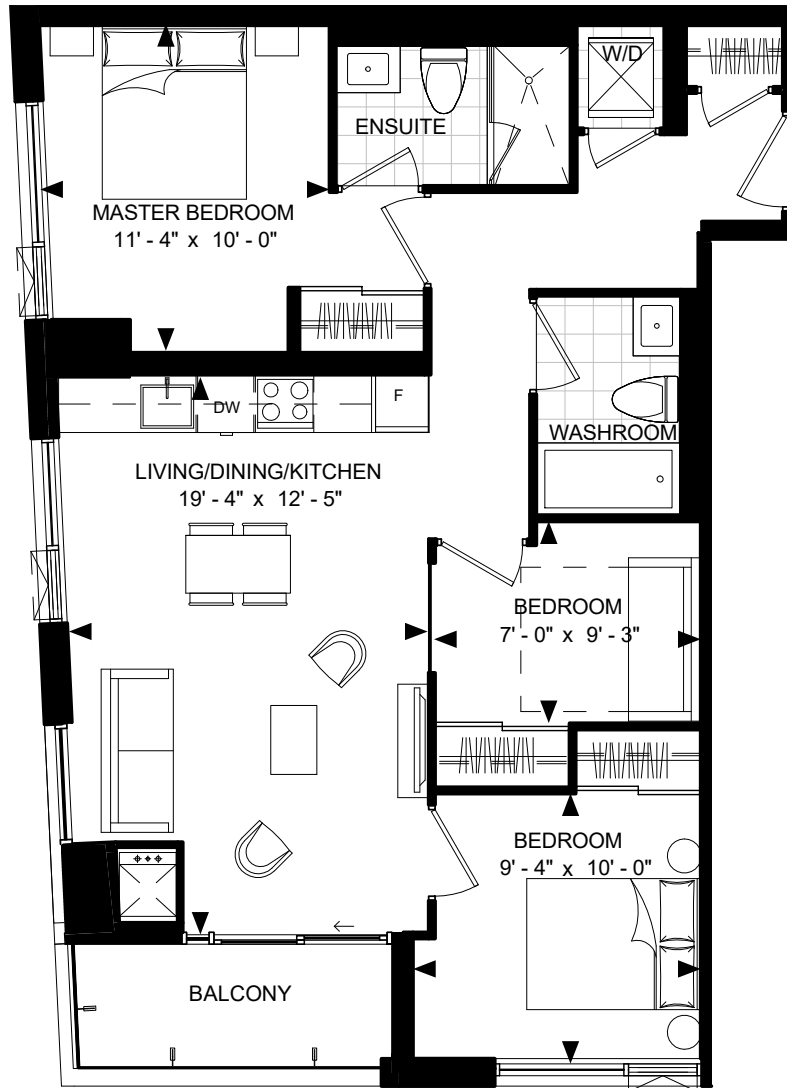

SUITE 3-A

BIJOU

FLOOR 9

FLOOR 8

FLOOR 7

FLOOR 3, 5, 6

SUITE 3-A
SUITE AREA: 835 SF

Disclaimer : Materials, specifications & floor plans are subject to change without notice. All renderings are artist's conceptions. All floor plans have approximate dimensions. Actual usable floor space may vary from the stated floor area. E.&O.E.

NOT TO SCALE