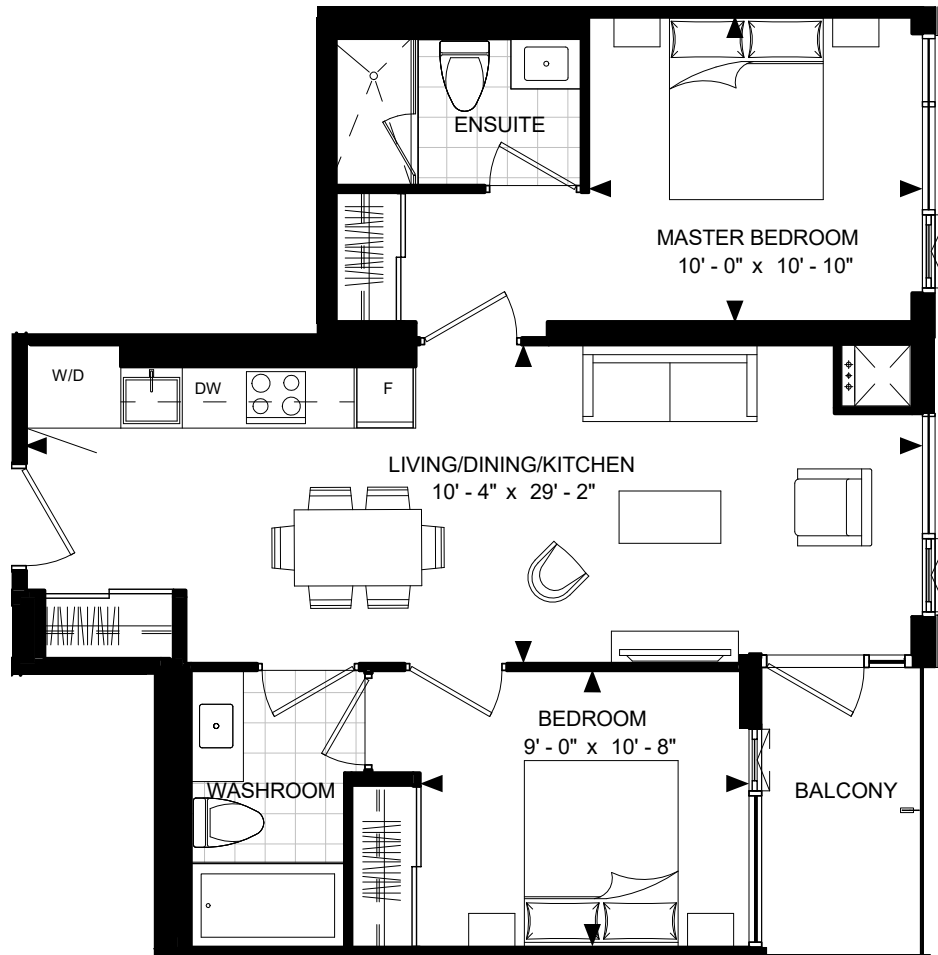

SUITE 2-A

BIJOU

FLOOR 9

FLOOR 8

SUITE 2-A
SUITE AREA: 725 SF

Disclaimer : Materials, specifications & floor plans are subject to change without notice. All renderings are artist's conceptions. All floor plans have approximate dimensions. Actual usable floor space may vary from the stated floor area. E.&O.E.

NOT TO SCALE