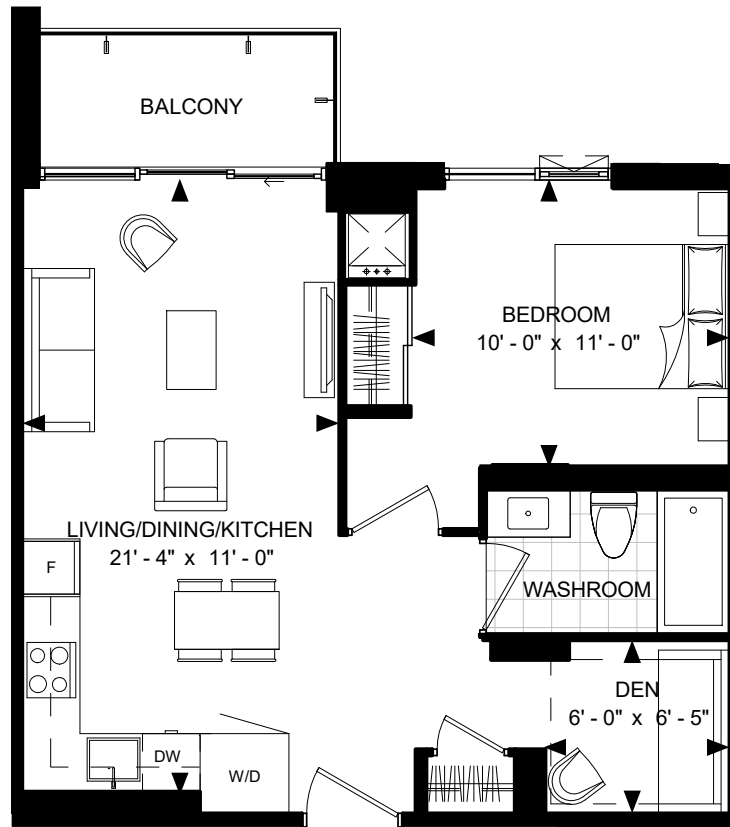

SUITE 1D1-G

BIJOU

FLOOR 7

FLOOR 5, 6

SUITE 1D1-G  
SUITE AREA: 580 SF

Disclaimer : Materials, specifications & floor plans are subject to change without notice. All renderings are artist's conceptions. All floor plans have approximate dimensions. Actual usable floor space may vary from the stated floor area. E.&O.E.

NOT TO SCALE