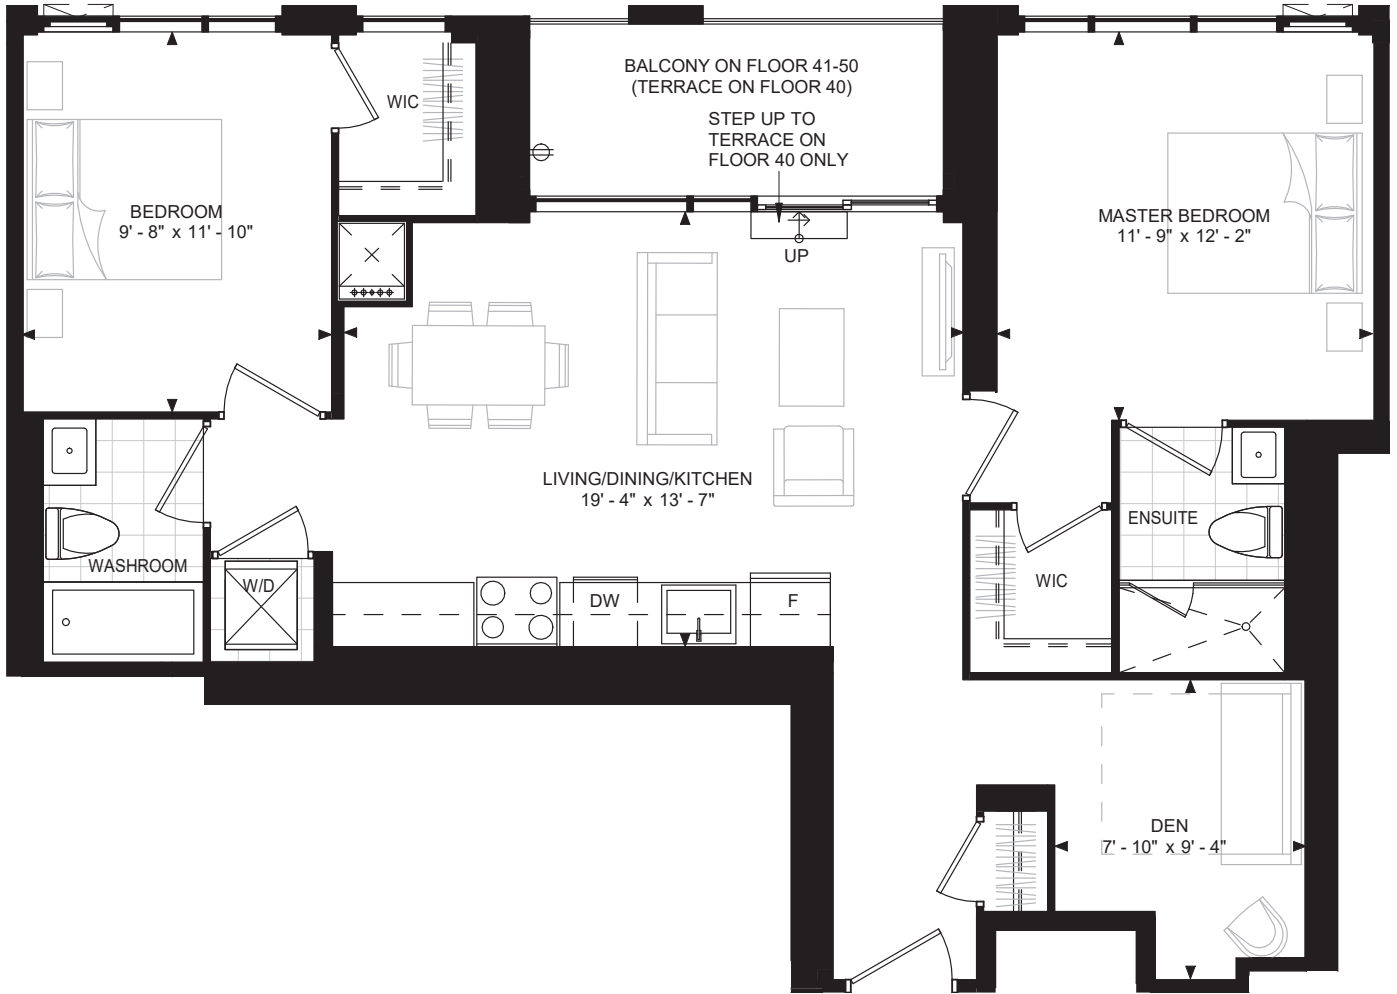

SUITE 2D-F
 SUITE AREA: 990 SF

FLOOR 40-50